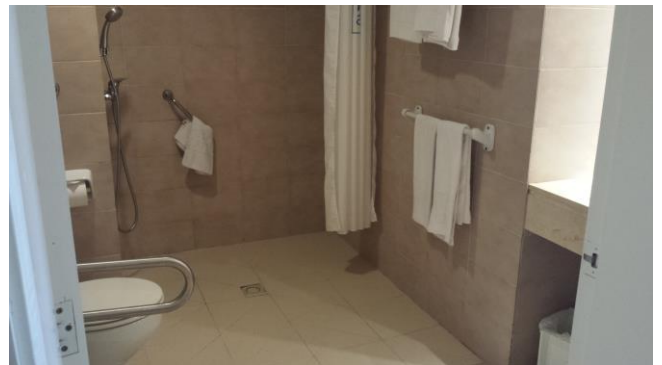

ANNEX I: HOTELS

*Alcudia Garden Aparthotel ****

500 m distance from the sport's hall and 200 m from the beach.

Apartments for 2 adults and 2 childs, or 3 adults and 1 child.

6 adapted apartments with plate shower

Buffet restaurant. Full-board.

- Air conditioning
- Wake up calls
- Free WiFi
- International TV channels
- Air conditioning
- Daily cleaning
- Adapted swimming pool
- Gym and activities